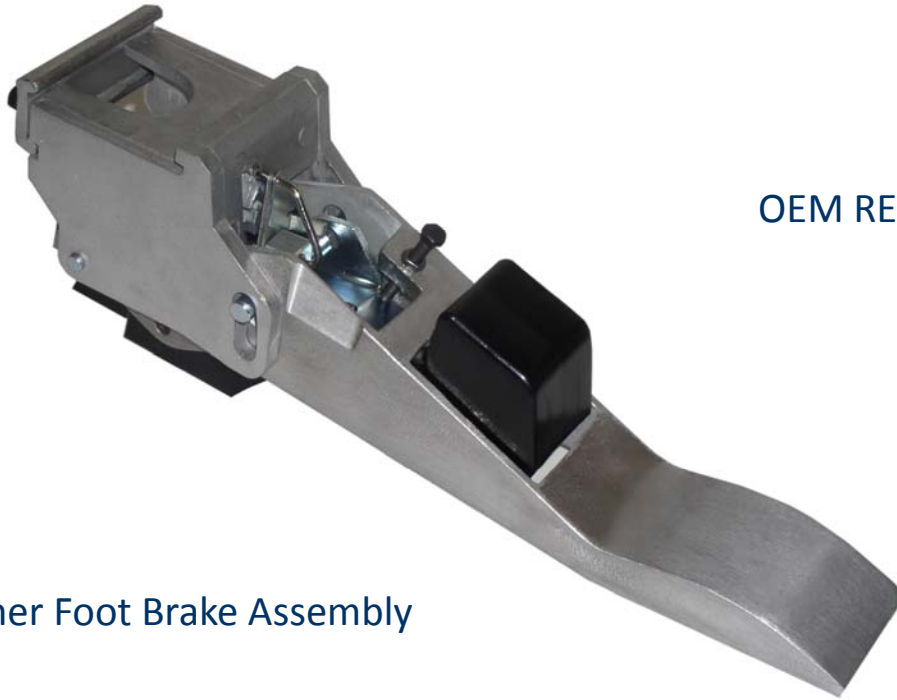

New Product Information

EPIC ENTERPRISES, INC.

Rebuild Customer Foot Brake Assembly

For Volkmann 05, BA4

NEW

OEM REF#: (214692)

EE402404

Rebuild Customer Foot Brake Assembly
(Basic Repair)

EE402404-1

Rebuild Customer Foot Brake Assembly
(Including New Foot Pedal)

EE402404-2

Rebuild Customer Foot Brake Assembly, *for Exchange*
(Basic Repair)

EE440416

Foot Brake Assembly Complete, 05, BA4
(New)

Contact EPIC for more details!

Epic products are intended as replacements for worn or damaged parts in OEM products. OEM Part numbers in (parenthesis) indicate either 1) improved design 2) the part serves the same function as the OEM part, but may differ from the OEM design, 3) it is a component of an assembly where no OEM reference number is available, or 4) it is a repair service for the referenced part.